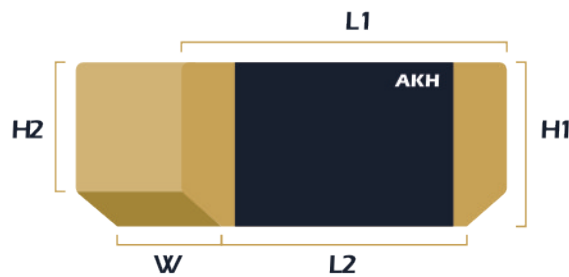

Max:
3,5 CBM
1,054Kg

AKH/PKC
Pallet

Max:
3,5 CBM
1,054Kg

Bulk

Max:
5,8 CBM
800 Kg

Compartment 1

Compartment 2

Compartment 3

Compartment 4

Compartment 5

Use: A321

Internal dimensions of the top:

L 241 cm, W 144 cm, H 62 cm

Internal dimensions of the base:

L 144 cm, W 142 cm

Dimensions of the door: L 132 cm, H 109 cm

Storage volume: 3 m³

Maximum weight: 1,064 kg

Tare weight: 70 kg

Use: A321

Internal dimensions of the top:

L 250 cm, W 153 cm, H 65 cm

Internal dimensions of the base:

L 156 cm, W 153 cm, H 115 cm