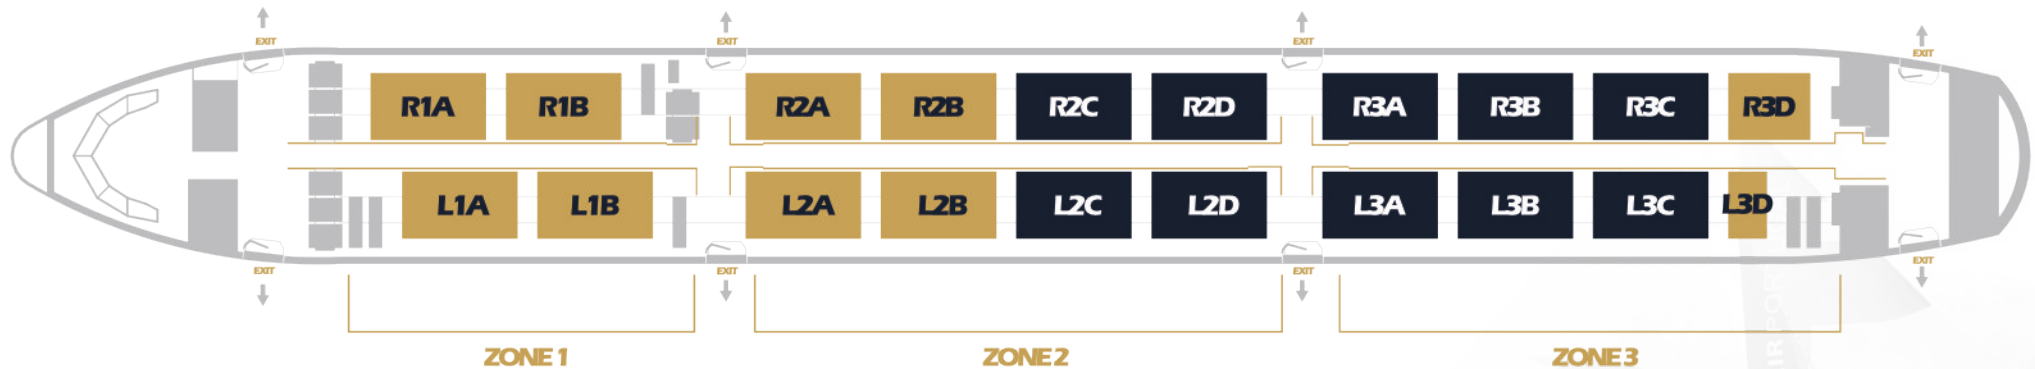

Storage volume: 3,5 m³

Maximum weight: 1,080 kg

Tare weight: 54 kg

ATT:

MAXIMUM PAYLOAD AVAILABLE

on bely 12,140 Kg depending on designated route and operational constrains.

The measurements shown represent the actual size of the compartments. The transported cargo may not be able to reach the maximum volume of the compartments due to the size of the boxes. Small boxes maximize volumetry.

Max weight per position depends on cargo weight, dimensions and aircraft balance conditions.

A 321 Cabin full capacity for light conversion (Chair removal)

Three (3) Cargo Compartment - Zone 1, Zone 2 & Zone 3 - are presented below:

NUMBER OF POSITION IN CABIN	POSITIONS REFERENCE	POSITION DIMENTIONS (cm)			POSITION VOLUMES (CBM)		
		POS Length	POS Width	POS Height	Positionsize	Nbr. of positions	Total
9 Positions Left	POS. 1A, 1B, 2A, 2B, 2C, 2D, 3A, 3B, 3C	219,5 cm	127 cm	127 cm	3,54 CBM	9 Pos.	31,86 CBM
9 Positions Right	POS. 1A, 1B, 2A, 2B, 2C, 2D, 3A, 3B, 3C	219,5 cm	127 cm	127 cm	3,54 CBM	9 Pos.	31,86 CBM
1 PositionLeft	POS. 3D	73,2 cm	127 cm	127 cm	1,18CBM	1 Pos.	1,18CBM
1 PositionRight	POS. 3D	1,56 cm	127 cm	127 cm	2,7 CBM	1 Pos.	2,52 CBM
Each box/package on cabin can't exceed 35 Kg						20 Pos.	67,42 CBM
Total (Max nominal, depends onboxsizes)							