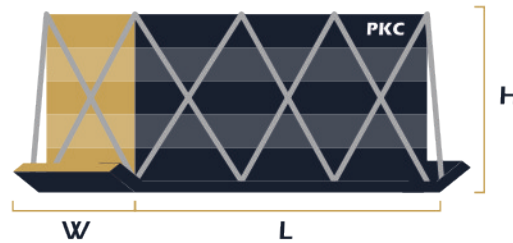

Use: A321

Internal dimensions of the top:

L 250 cm, W 153 cm, H 65 cm

Internal dimensions of the base:

L 156 cm, W 153 cm, H 115 cm

Storage volume: 3,5 m³

Maximum weight: 1,080 kg

Tare weight: 54 kg

ATT:

MAXIMUM PAYLOAD AVAILABLE

on bely 12,140 Kg depending on designated route and operational constrains.

The measurements shown represent the actual size of the compartments. The transported cargo may not be able to reach the maximum volume of the compartments due to the size of the boxes. Small boxes maximize volumetry.

Max weight per position depends on cargo weight, dimensions and aircraft balance conditions.